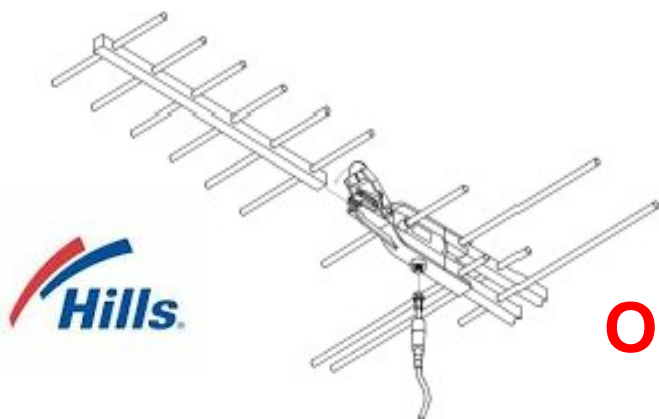

Tru-Band™ Plus (Black Arrow) FB608582
Made for capital cities & metro areas

• **Features**

- Designed for the precise digital frequency bands for true HD performance in prime signal Locations. A high performance inner fringe antenna.
- BoomLock™ manufacturing technology - patent pending.
- Sensational **all-black finish** for low visual impact.
- New mounting clamp for quicker and safer installation.
- Channels 6 - 12, 28 - 38.
- Matched diplexer-balun rejects out-of-band interference for minimal picture break-up.
- Ultrasonically sealed balun prevents water ingress for maximum reliability.
- Strong mechanical construction.
- Lightweight and compact.
- Fully designed and manufactured in Australia!