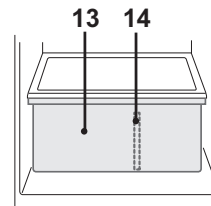

[1] EXTERNAL DESCRIPTION

The names in parenthesis “[]” are the denominations used in the REPLACEMENT PARTS LIST.

1. SJ-PD508S,PD596S

SJ-PD596S

- 1. Freezer LED light [LED lamp]
- 2. Freezer shelf [F-shelf]
- 3. Movable shelf [F-shelf s]
- 4. Ice cube maker
- 5. Ice cube box [Ice storage box]
- 6. Control panel
- 7. Fresh case & door
- 8. Refrigerator LED light [LED Lamp]
- 9. Refrigerator shelf [R glass shelf ass'y]
- 10. Hybrid cooling panel (Aluminum panel)
- 11. Half shelf (1 pair)
[R galss shelf sf ass'y, R glass shelf sb ass'y]
- 12. Fruit and vegetable shelf
[V glass shelf ass'y]
- 13. Fruit and vegetable crisper [Vegetable case]
(SJ-PD508S : 1
SJ-PD596S : 2)

SJ-PD508S

- 14. Divider [V parting plate]
(Only for SJ-PD508S)
- 15. Adjustable feet & cover [Adjustable leg]
- 16. Magnetic door seal [Door packing]
- 17. Flexible pocket [F door pocket ass'y]
- 18. Door pocket [RF door pocket]
- 19. Water tank
- 20. Egg holder [Egg tray]
- 21. Utility pocket

SJ-PD508S

small medium

SJ-PD596S

large medium

- 22. Bottle pocket
- 23. Tube stand

2. SJ-TD555S

SJ-TD555S

- 1. Freezer shelf [F-shelf]
- 2. Ice cube maker
- 3. Ice cube box [Ice storage box]
- 4. Fresh case & door
- 5. Refrigerator light [Lamp]
- 6. Temp. control knob
- 7. Refrigerator shelf [R glass shelf ass'y]
- 8. Hybrid cooling panel (Aluminum panel)
- 9. Fruit and vegetable shelf [V glass shelf ass'y]
- 10. Fruit and vegetable crisper [Vegetable case]
- 11. Adjustable feet & cover [Adjustable leg]
- 12. Magnetic door seal [Door packing]
- 13. Flexible pocket [F door pocket ass'y]
- 14. Door pocket [RF door pocket]
- 15. Water tank
- 16. Utility pocket
- 17. Egg holder [Egg tray]
- 18. Bottle pocket
- 19. Tube stand