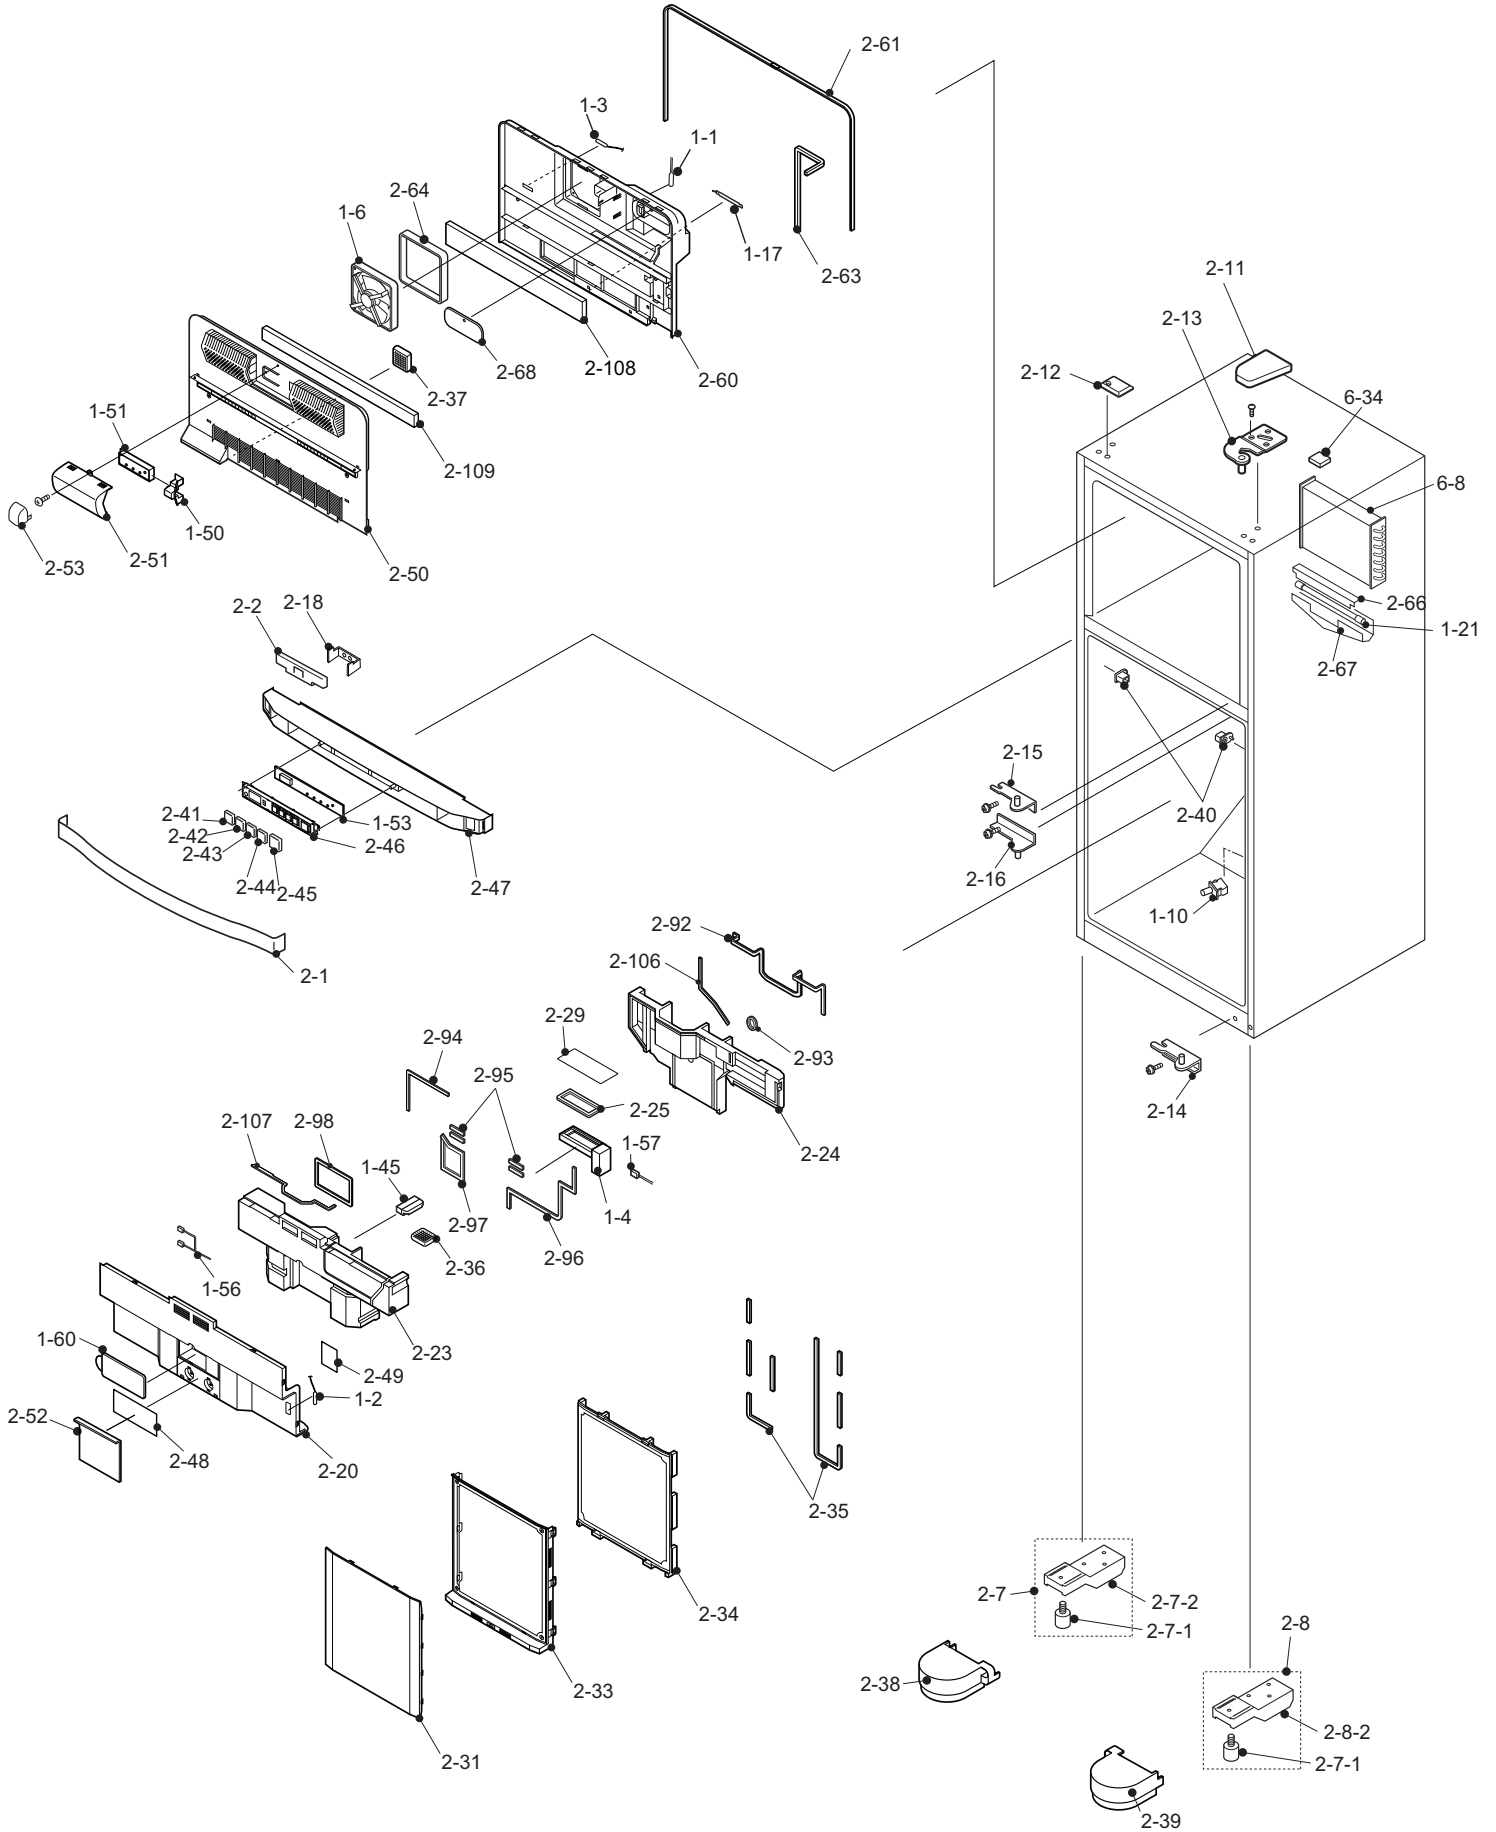

[1] EXTERNAL DESCRIPTION

The names in parenthesis “[]” are the denominations used in the REPLACEMENT PARTS LIST.

1. SJ-PD508S,PD596S

SJ-PD596S

- 1. Freezer LED light [LED lamp]
- 2. Freezer shelf [F-shelf]
- 3. Movable shelf [F-shelf s]
- 4. Ice cube maker
- 5. Ice cube box [Ice storage box]
- 6. Control panel
- 7. Fresh case & door
- 8. Refrigerator LED light [LED Lamp]
- 9. Refrigerator shelf [R glass shelf ass'y]
- 10. Hybrid cooling panel (Aluminum panel)
- 11. Half shelf (1 pair)
[R galss shelf sf ass'y, R glass shelf sb ass'y]
- 12. Fruit and vegetable shelf
[V glass shelf ass'y]
- 13. Fruit and vegetable crisper [Vegetable case]
(SJ-PD508S : 1
SJ-PD596S : 2)

SJ-PD508S

- 14. Divider [V parting plate]
(Only for SJ-PD508S)
- 15. Adjustable feet & cover [Adjustable leg]
- 16. Magnetic door seal [Door packing]
- 17. Flexible pocket [F door pocket ass'y]
- 18. Door pocket [RF door pocket]
- 19. Water tank
- 20. Egg holder [Egg tray]
- 21. Utility pocket

SJ-PD508S

small medium

SJ-PD596S

large medium

- 22. Bottle pocket
- 23. Tube stand

2. SJ-TD555S

SJ-TD555S

- 1. Freezer shelf [F-shelf]
- 2. Ice cube maker
- 3. Ice cube box [Ice storage box]
- 4. Fresh case & door
- 5. Refrigerator light [Lamp]
- 6. Temp. control knob
- 7. Refrigerator shelf [R glass shelf ass'y]
- 8. Hybrid cooling panel (Aluminum panel)
- 9. Fruit and vegetable shelf [V glass shelf ass'y]
- 10. Fruit and vegetable crisper [Vegetable case]
- 11. Adjustable feet & cover [Adjustable leg]
- 12. Magnetic door seal [Door packing]
- 13. Flexible pocket [F door pocket ass'y]
- 14. Door pocket [RF door pocket]
- 15. Water tank
- 16. Utility pocket
- 17. Egg holder [Egg tray]
- 18. Bottle pocket
- 19. Tube stand

[1] SJ-PD508S-HS CYCLE PARTS

[2] SJ-PD508S-HS MECHANICAL PARTS

[3] SJ-PD508S-HS DOOR PARTS

[4] SJ-PD508S-HS ATTACHMENT PARTS

[6] SJ-PD596S-HS CYCLE PARTS

[8] SJ-PD596S-HS DOOR PARTS

[9] SJ-PD596S-HS ATTACHMENT PARTS