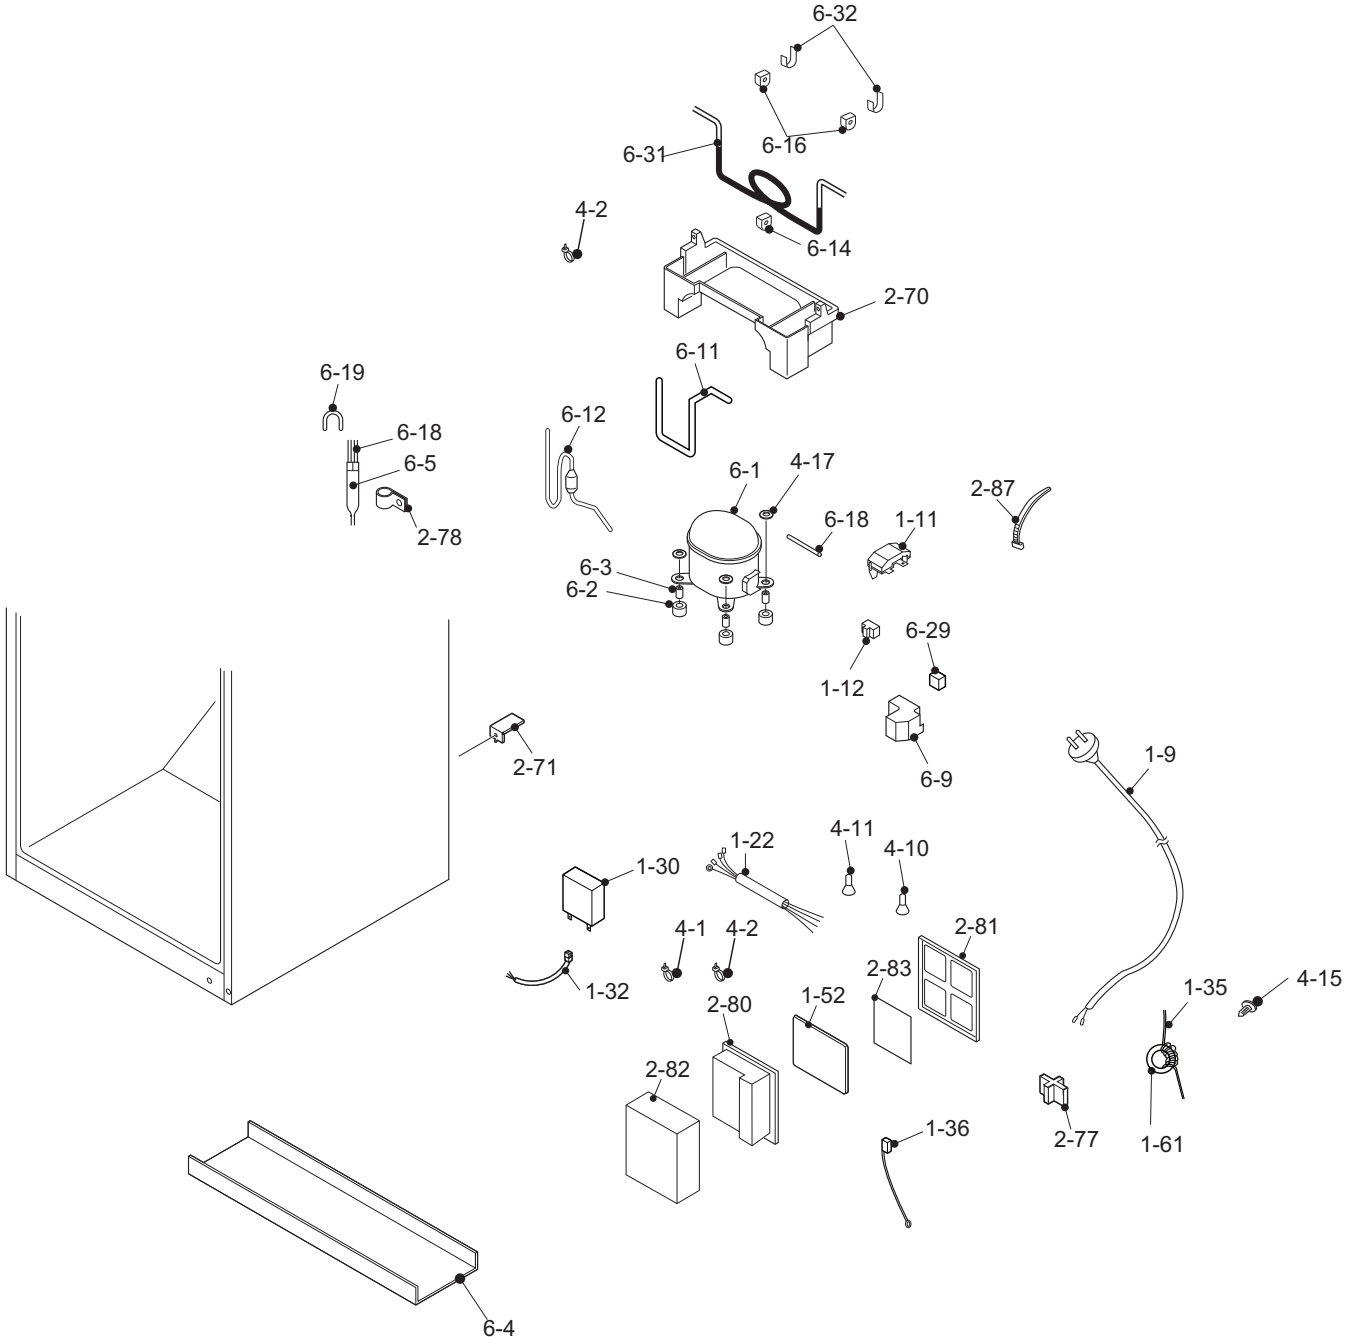

[1] EXTERNAL DESCRIPTION

The names in parenthesis “[]” are the denominations used in the REPLACEMENT PARTS LIST.

1. SJ-PD508S,PD596S

SJ-PD596S

- 1. Freezer LED light [LED lamp]
- 2. Freezer shelf [F-shelf]
- 3. Movable shelf [F-shelf s]
- 4. Ice cube maker
- 5. Ice cube box [Ice storage box]
- 6. Control panel
- 7. Fresh case & door
- 8. Refrigerator LED light [LED Lamp]
- 9. Refrigerator shelf [R glass shelf ass'y]
- 10. Hybrid cooling panel (Aluminum panel)
- 11. Half shelf (1 pair)
[R galss shelf sf ass'y, R glass shelf sb ass'y]
- 12. Fruit and vegetable shelf
[V glass shelf ass'y]
- 13. Fruit and vegetable crisper [Vegetable case]
(SJ-PD508S : 1
SJ-PD596S : 2)

SJ-PD508S

- 14. Divider [V parting plate]
(Only for SJ-PD508S)
- 15. Adjustable feet & cover [Adjustable leg]
- 16. Magnetic door seal [Door packing]
- 17. Flexible pocket [F door pocket ass'y]
- 18. Door pocket [RF door pocket]
- 19. Water tank
- 20. Egg holder [Egg tray]
- 21. Utility pocket

SJ-PD508S

small medium

SJ-PD596S

large medium

- 22. Bottle pocket
- 23. Tube stand

2. SJ-TD555S

SJ-TD555S

- 1. Freezer shelf [F-shelf]
- 2. Ice cube maker
- 3. Ice cube box [Ice storage box]
- 4. Fresh case & door
- 5. Refrigerator light [Lamp]
- 6. Temp. control knob
- 7. Refrigerator shelf [R glass shelf ass'y]
- 8. Hybrid cooling panel (Aluminum panel)
- 9. Fruit and vegetable shelf [V glass shelf ass'y]
- 10. Fruit and vegetable crisper [Vegetable case]
- 11. Adjustable feet & cover [Adjustable leg]
- 12. Magnetic door seal [Door packing]
- 13. Flexible pocket [F door pocket ass'y]
- 14. Door pocket [RF door pocket]
- 15. Water tank
- 16. Utility pocket
- 17. Egg holder [Egg tray]
- 18. Bottle pocket
- 19. Tube stand

[1] SJ-PD508S-HS CYCLE PARTS

[2] SJ-PD508S-HS MECHANICAL PARTS

[3] SJ-PD508S-HS DOOR PARTS

[4] SJ-PD508S-HS ATTACHMENT PARTS

[6] SJ-PD596S-HS CYCLE PARTS

[8] SJ-PD596S-HS DOOR PARTS

[9] SJ-PD596S-HS ATTACHMENT PARTS