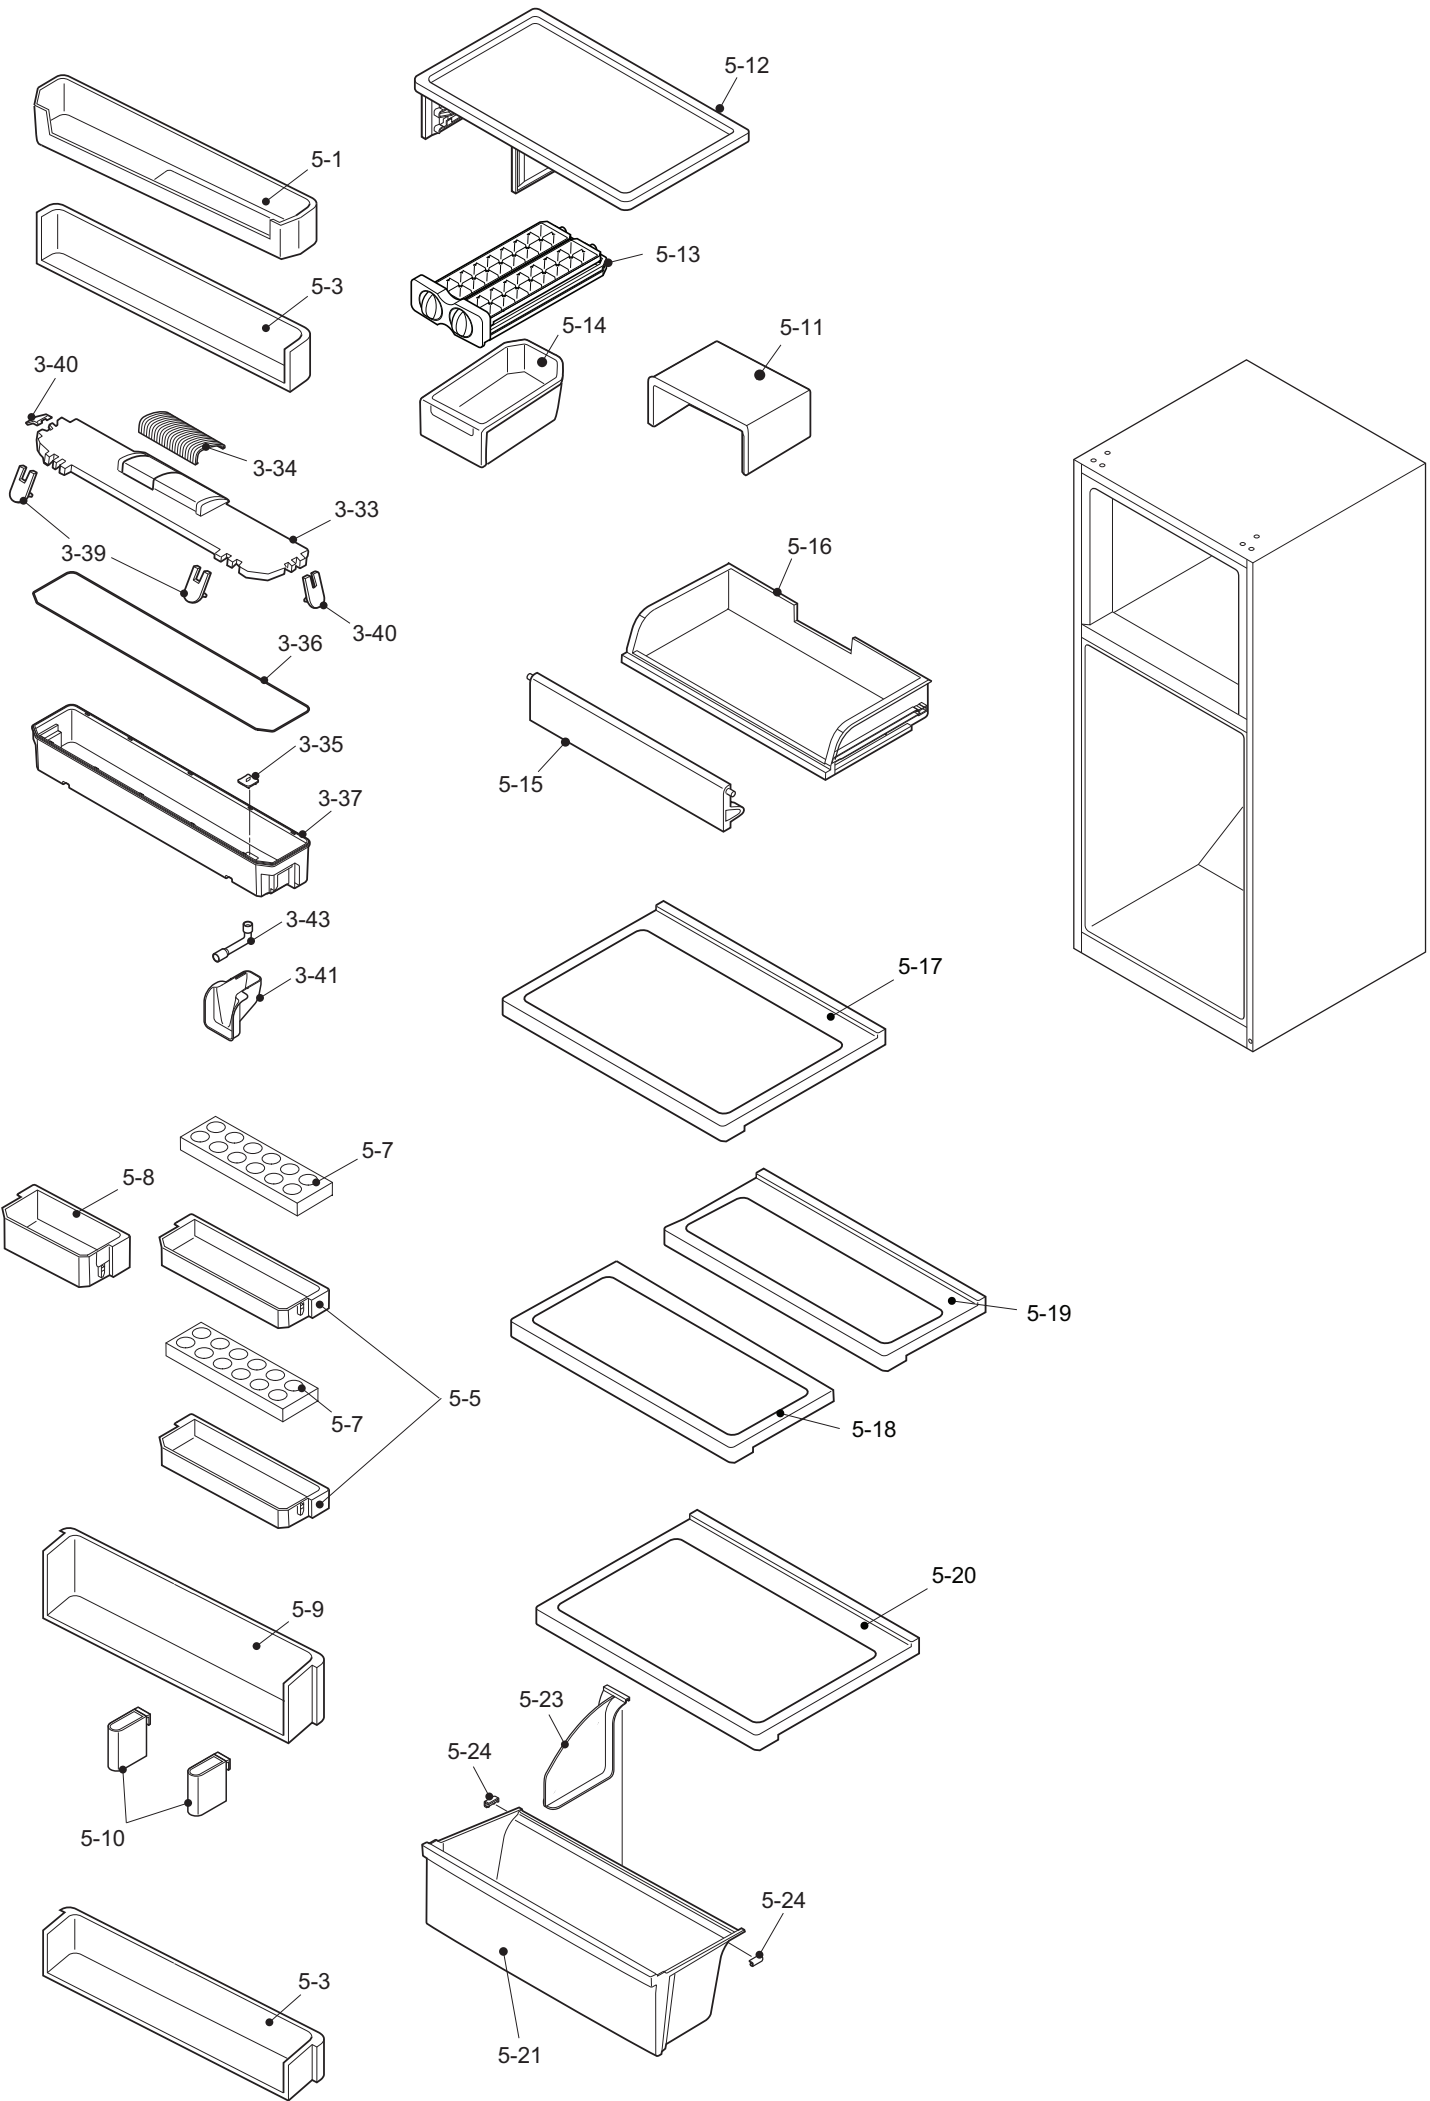

[1] EXTERNAL DESCRIPTION

The names in parenthesis “[]” are the denominations used in the REPLACEMENT PARTS LIST.

1. SJ-PD508S,PD596S

SJ-PD596S

- 1. Freezer LED light [LED lamp]
- 2. Freezer shelf [F-shelf]
- 3. Movable shelf [F-shelf s]
- 4. Ice cube maker
- 5. Ice cube box [Ice storage box]
- 6. Control panel
- 7. Fresh case & door
- 8. Refrigerator LED light [LED Lamp]
- 9. Refrigerator shelf [R glass shelf ass'y]
- 10. Hybrid cooling panel (Aluminum panel)
- 11. Half shelf (1 pair)
[R galss shelf sf ass'y, R glass shelf sb ass'y]
- 12. Fruit and vegetable shelf
[V glass shelf ass'y]
- 13. Fruit and vegetable crisper [Vegetable case]
(SJ-PD508S : 1
SJ-PD596S : 2)

SJ-PD508S

- 14. Divider [V parting plate]
(Only for SJ-PD508S)
- 15. Adjustable feet & cover [Adjustable leg]
- 16. Magnetic door seal [Door packing]
- 17. Flexible pocket [F door pocket ass'y]
- 18. Door pocket [RF door pocket]
- 19. Water tank
- 20. Egg holder [Egg tray]
- 21. Utility pocket

SJ-PD508S

small medium

SJ-PD596S

large medium

- 22. Bottle pocket
- 23. Tube stand

2. SJ-TD555S

SJ-TD555S

- 1. Freezer shelf [F-shelf]
- 2. Ice cube maker
- 3. Ice cube box [Ice storage box]
- 4. Fresh case & door
- 5. Refrigerator light [Lamp]
- 6. Temp. control knob
- 7. Refrigerator shelf [R glass shelf ass'y]
- 8. Hybrid cooling panel (Aluminum panel)
- 9. Fruit and vegetable shelf [V glass shelf ass'y]
- 10. Fruit and vegetable crisper [Vegetable case]
- 11. Adjustable feet & cover [Adjustable leg]
- 12. Magnetic door seal [Door packing]
- 13. Flexible pocket [F door pocket ass'y]
- 14. Door pocket [RF door pocket]
- 15. Water tank
- 16. Utility pocket
- 17. Egg holder [Egg tray]
- 18. Bottle pocket
- 19. Tube stand

[1] SJ-PD508S-HS CYCLE PARTS

[2] SJ-PD508S-HS MECHANICAL PARTS

[3] SJ-PD508S-HS DOOR PARTS

[4] SJ-PD508S-HS ATTACHMENT PARTS

[6] SJ-PD596S-HS CYCLE PARTS

[8] SJ-PD596S-HS DOOR PARTS

[9] SJ-PD596S-HS ATTACHMENT PARTS