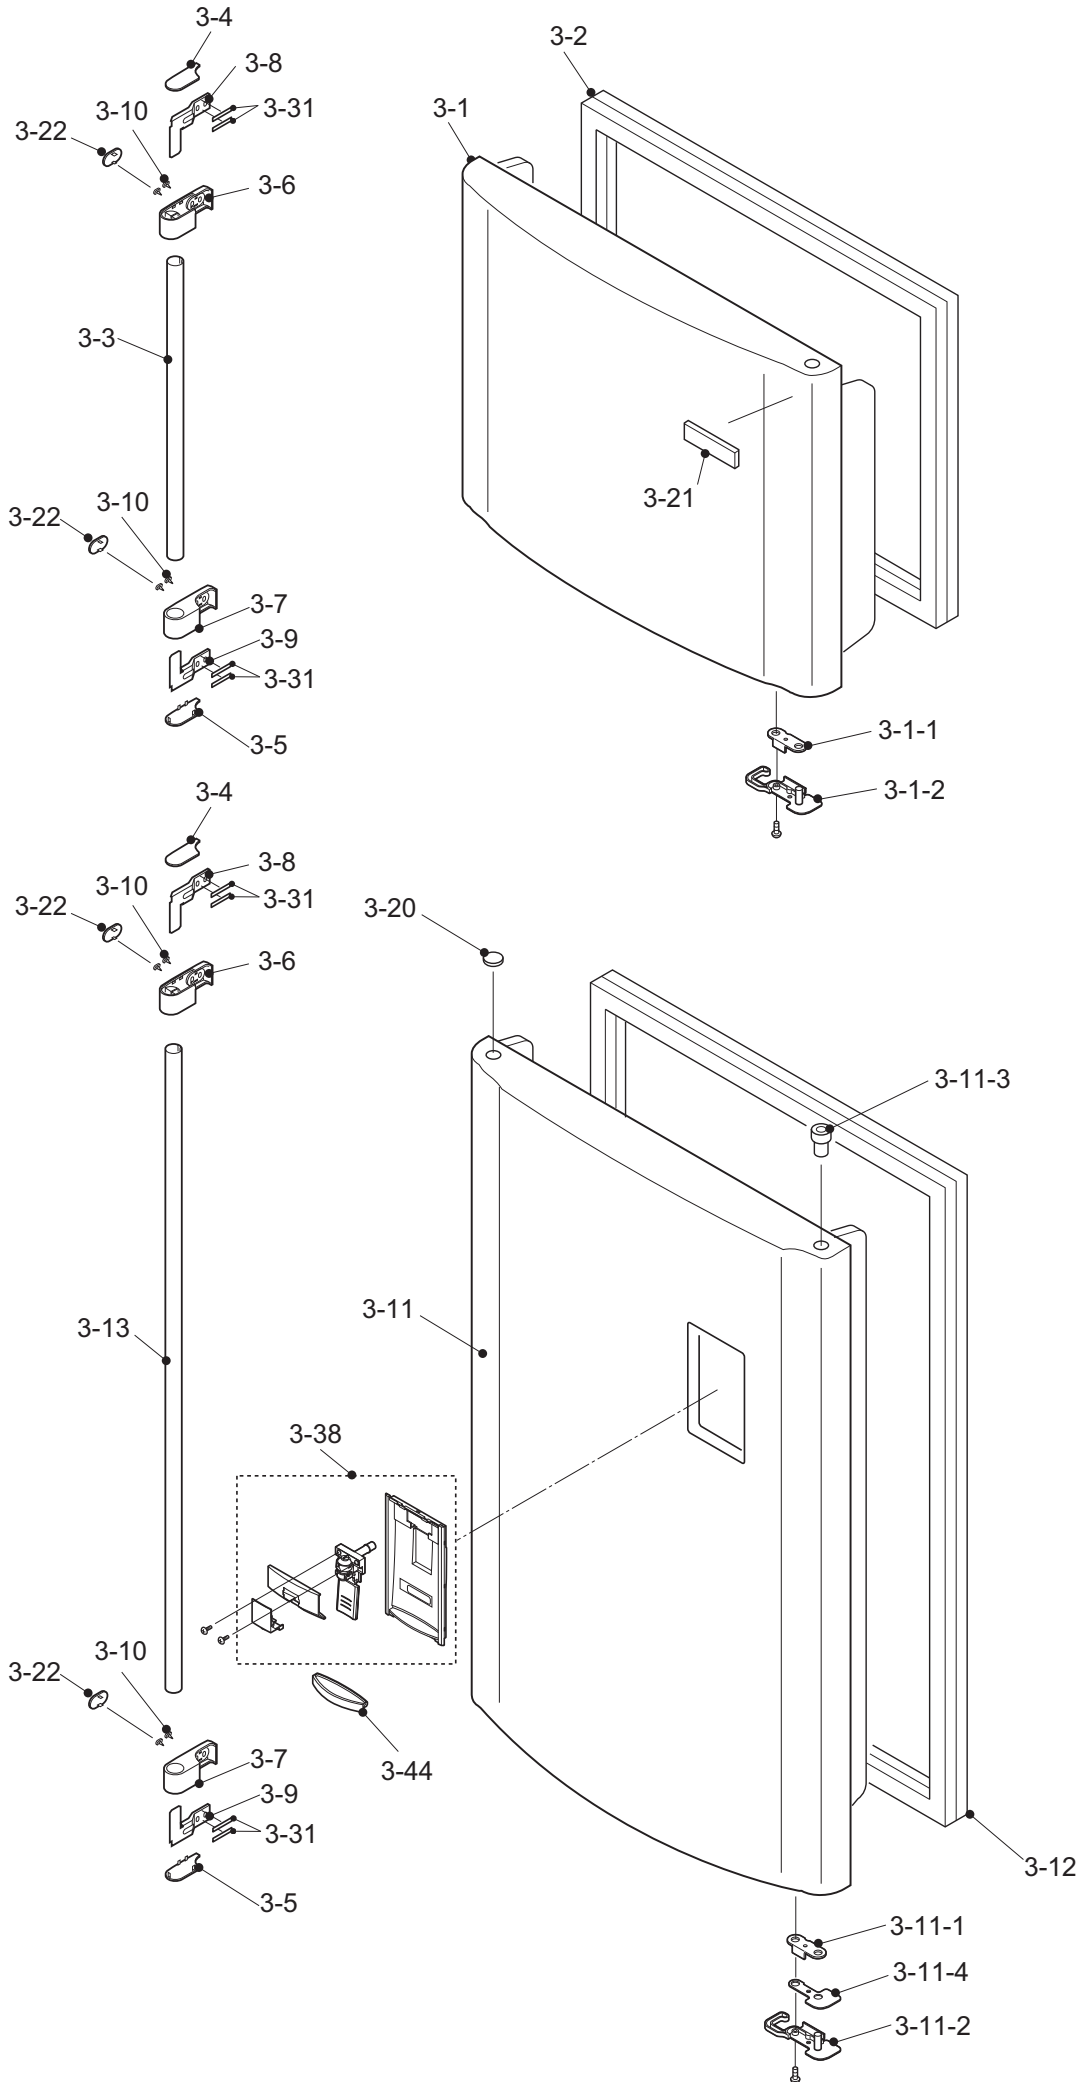

[1] EXTERNAL DESCRIPTION

The names in parenthesis “[]” are the denominations used in the REPLACEMENT PARTS LIST.

1. SJ-PD508S,PD596S

SJ-PD596S

- 1. Freezer LED light [LED lamp]
- 2. Freezer shelf [F-shelf]
- 3. Movable shelf [F-shelf s]
- 4. Ice cube maker
- 5. Ice cube box [Ice storage box]
- 6. Control panel
- 7. Fresh case & door
- 8. Refrigerator LED light [LED Lamp]
- 9. Refrigerator shelf [R glass shelf ass'y]
- 10. Hybrid cooling panel (Aluminum panel)
- 11. Half shelf (1 pair)
[R galss shelf sf ass'y, R glass shelf sb ass'y]
- 12. Fruit and vegetable shelf
[V glass shelf ass'y]
- 13. Fruit and vegetable crisper [Vegetable case]
(SJ-PD508S : 1
SJ-PD596S : 2)

SJ-PD508S

- 14. Divider [V parting plate]
(Only for SJ-PD508S)
- 15. Adjustable feet & cover [Adjustable leg]
- 16. Magnetic door seal [Door packing]
- 17. Flexible pocket [F door pocket ass'y]
- 18. Door pocket [RF door pocket]
- 19. Water tank
- 20. Egg holder [Egg tray]
- 21. Utility pocket

SJ-PD508S

small medium

SJ-PD596S

large medium

- 22. Bottle pocket
- 23. Tube stand

2. SJ-TD555S

SJ-TD555S

- 1. Freezer shelf [F-shelf]
- 2. Ice cube maker
- 3. Ice cube box [Ice storage box]
- 4. Fresh case & door
- 5. Refrigerator light [Lamp]
- 6. Temp. control knob
- 7. Refrigerator shelf [R glass shelf ass'y]
- 8. Hybrid cooling panel (Aluminum panel)
- 9. Fruit and vegetable shelf [V glass shelf ass'y]
- 10. Fruit and vegetable crisper [Vegetable case]
- 11. Adjustable feet & cover [Adjustable leg]
- 12. Magnetic door seal [Door packing]
- 13. Flexible pocket [F door pocket ass'y]
- 14. Door pocket [RF door pocket]
- 15. Water tank
- 16. Utility pocket
- 17. Egg holder [Egg tray]
- 18. Bottle pocket
- 19. Tube stand

[1] SJ-PD508S-HS CYCLE PARTS

[2] SJ-PD508S-HS MECHANICAL PARTS

[3] SJ-PD508S-HS DOOR PARTS

[4] SJ-PD508S-HS ATTACHMENT PARTS

[6] SJ-PD596S-HS CYCLE PARTS

[8] SJ-PD596S-HS DOOR PARTS

[9] SJ-PD596S-HS ATTACHMENT PARTS