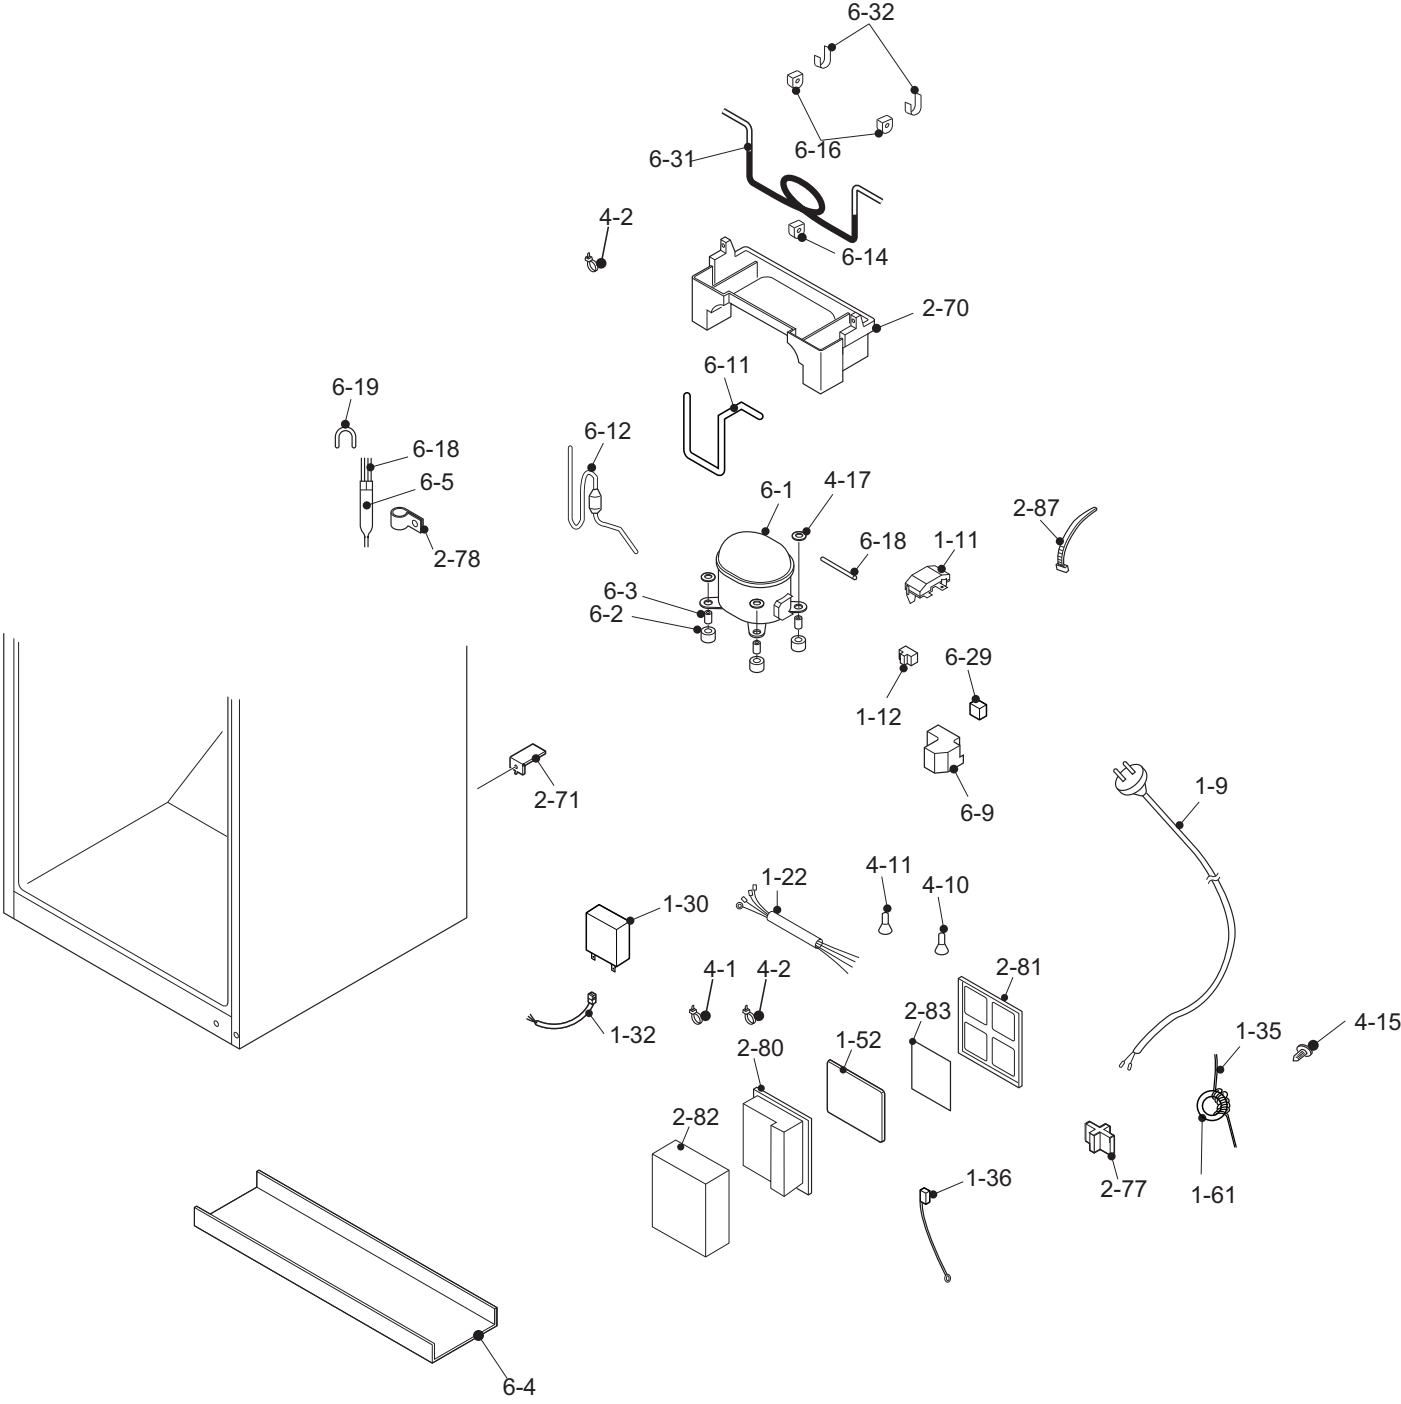

[1] EXTERNAL DESCRIPTION

The names in parenthesis “[]” are the denominations used in the REPLACEMENT PARTS LIST.

1. SJ-PD508S,PD596S

SJ-PD596S

- 1. Freezer LED light [LED lamp]
- 2. Freezer shelf [F-shelf]
- 3. Movable shelf [F-shelf s]
- 4. Ice cube maker
- 5. Ice cube box [Ice storage box]
- 6. Control panel
- 7. Fresh case & door
- 8. Refrigerator LED light [LED Lamp]
- 9. Refrigerator shelf [R glass shelf ass'y]
- 10. Hybrid cooling panel (Aluminum panel)
- 11. Half shelf (1 pair)
[R galss shelf sf ass'y, R glass shelf sb ass'y]
- 12. Fruit and vegetable shelf
[V glass shelf ass'y]
- 13. Fruit and vegetable crisper [Vegetable case]
(SJ-PD508S : 1
SJ-PD596S : 2)

SJ-PD508S

- 14. Divider [V parting plate]
(Only for SJ-PD508S)
- 15. Adjustable feet & cover [Adjustable leg]
- 16. Magnetic door seal [Door packing]
- 17. Flexible pocket [F door pocket ass'y]
- 18. Door pocket [RF door pocket]
- 19. Water tank
- 20. Egg holder [Egg tray]
- 21. Utility pocket

SJ-PD508S

small medium

SJ-PD596S

large medium

- 22. Bottle pocket
- 23. Tube stand

2. SJ-TD555S

SJ-TD555S

- 1. Freezer shelf [F-shelf]
- 2. Ice cube maker
- 3. Ice cube box [Ice storage box]
- 4. Fresh case & door
- 5. Refrigerator light [Lamp]
- 6. Temp. control knob
- 7. Refrigerator shelf [R glass shelf ass'y]
- 8. Hybrid cooling panel (Aluminum panel)
- 9. Fruit and vegetable shelf [V glass shelf ass'y]
- 10. Fruit and vegetable crisper [Vegetable case]
- 11. Adjustable feet & cover [Adjustable leg]
- 12. Magnetic door seal [Door packing]
- 13. Flexible pocket [F door pocket ass'y]
- 14. Door pocket [RF door pocket]
- 15. Water tank
- 16. Utility pocket
- 17. Egg holder [Egg tray]
- 18. Bottle pocket
- 19. Tube stand

[1] SJ-PD508S-HS CYCLE PARTS

[2] SJ-PD508S-HS MECHANICAL PARTS

[3] SJ-PD508S-HS DOOR PARTS

[4] SJ-PD508S-HS ATTACHMENT PARTS

[6] SJ-PD596S-HS CYCLE PARTS

[8] SJ-PD596S-HS DOOR PARTS

[9] SJ-PD596S-HS ATTACHMENT PARTS