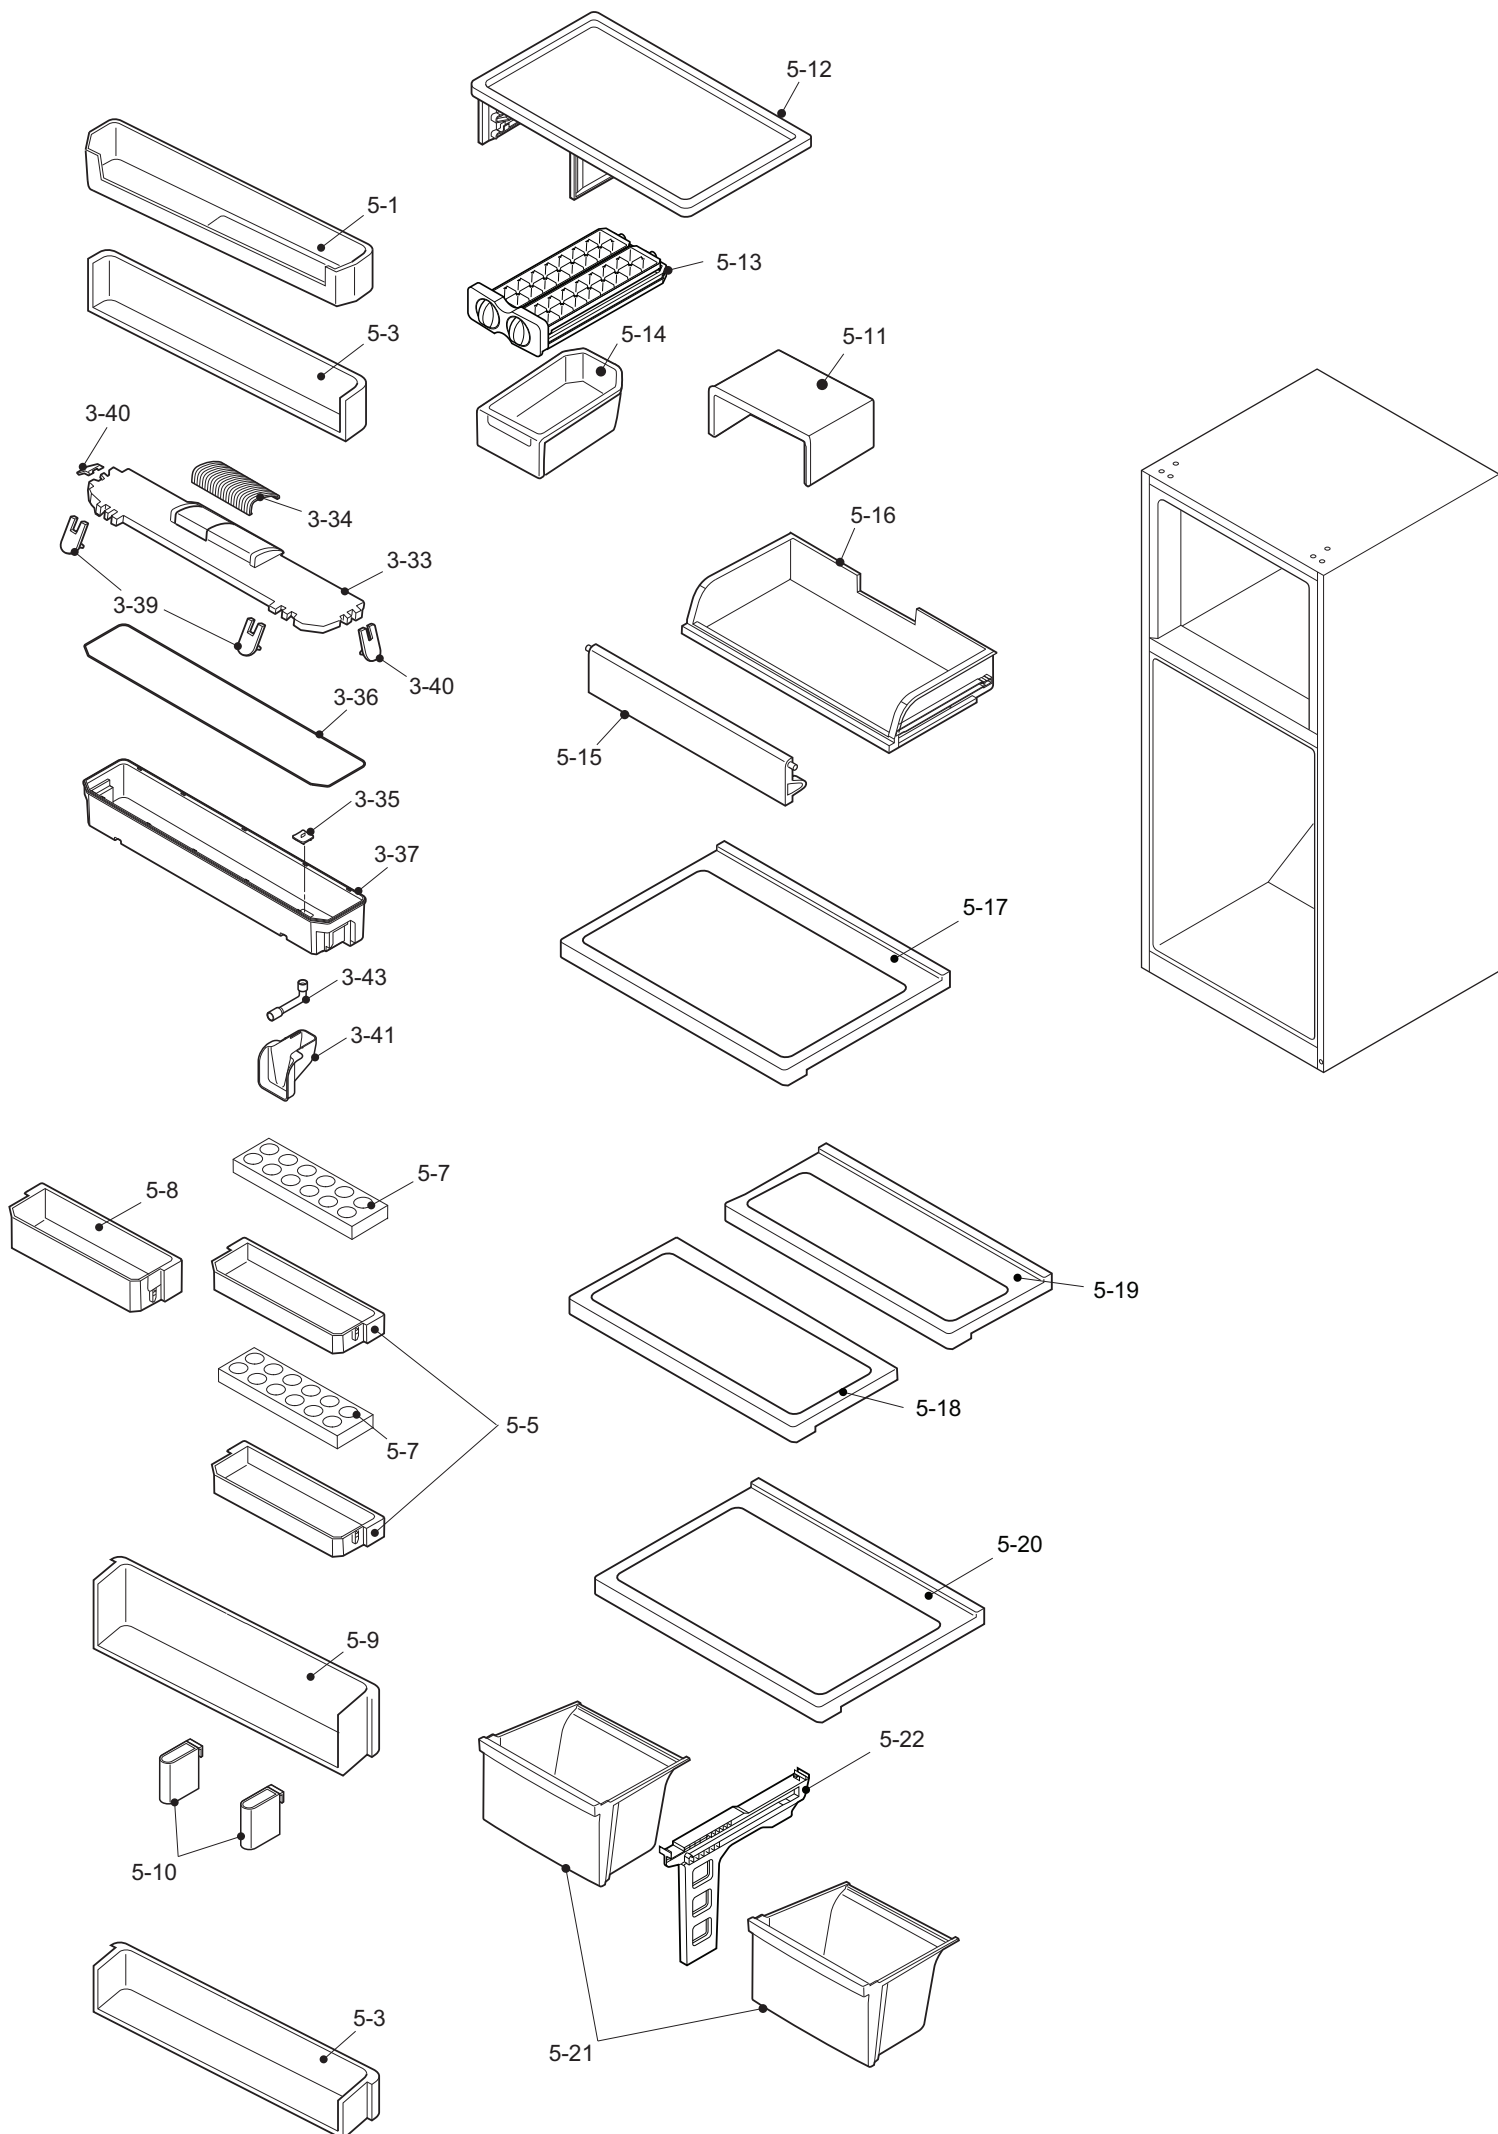

[1] EXTERNAL DESCRIPTION

The names in parenthesis “[]” are the denominations used in the REPLACEMENT PARTS LIST.

1. SJ-PD508S,PD596S

SJ-PD596S

- 1. Freezer LED light [LED lamp]
- 2. Freezer shelf [F-shelf]
- 3. Movable shelf [F-shelf s]
- 4. Ice cube maker
- 5. Ice cube box [Ice storage box]
- 6. Control panel
- 7. Fresh case & door
- 8. Refrigerator LED light [LED Lamp]
- 9. Refrigerator shelf [R glass shelf ass'y]
- 10. Hybrid cooling panel (Aluminum panel)
- 11. Half shelf (1 pair)
[R galss shelf sf ass'y, R glass shelf sb ass'y]
- 12. Fruit and vegetable shelf
[V glass shelf ass'y]
- 13. Fruit and vegetable crisper [Vegetable case]
(SJ-PD508S : 1
SJ-PD596S : 2)

SJ-PD508S

- 14. Divider [V parting plate]
(Only for SJ-PD508S)
- 15. Adjustable feet & cover [Adjustable leg]
- 16. Magnetic door seal [Door packing]
- 17. Flexible pocket [F door pocket ass'y]
- 18. Door pocket [RF door pocket]
- 19. Water tank
- 20. Egg holder [Egg tray]
- 21. Utility pocket

SJ-PD508S

small medium

SJ-PD596S

large medium

- 22. Bottle pocket
- 23. Tube stand

2. SJ-TD555S

SJ-TD555S

- 1. Freezer shelf [F-shelf]
- 2. Ice cube maker
- 3. Ice cube box [Ice storage box]
- 4. Fresh case & door
- 5. Refrigerator light [Lamp]
- 6. Temp. control knob
- 7. Refrigerator shelf [R glass shelf ass'y]
- 8. Hybrid cooling panel (Aluminum panel)
- 9. Fruit and vegetable shelf [V glass shelf ass'y]
- 10. Fruit and vegetable crisper [Vegetable case]
- 11. Adjustable feet & cover [Adjustable leg]
- 12. Magnetic door seal [Door packing]
- 13. Flexible pocket [F door pocket ass'y]
- 14. Door pocket [RF door pocket]
- 15. Water tank
- 16. Utility pocket
- 17. Egg holder [Egg tray]
- 18. Bottle pocket
- 19. Tube stand

[1] SJ-PD508S-HS CYCLE PARTS

[2] SJ-PD508S-HS MECHANICAL PARTS

[3] SJ-PD508S-HS DOOR PARTS

[4] SJ-PD508S-HS ATTACHMENT PARTS

[6] SJ-PD596S-HS CYCLE PARTS

[8] SJ-PD596S-HS DOOR PARTS

[9] SJ-PD596S-HS ATTACHMENT PARTS