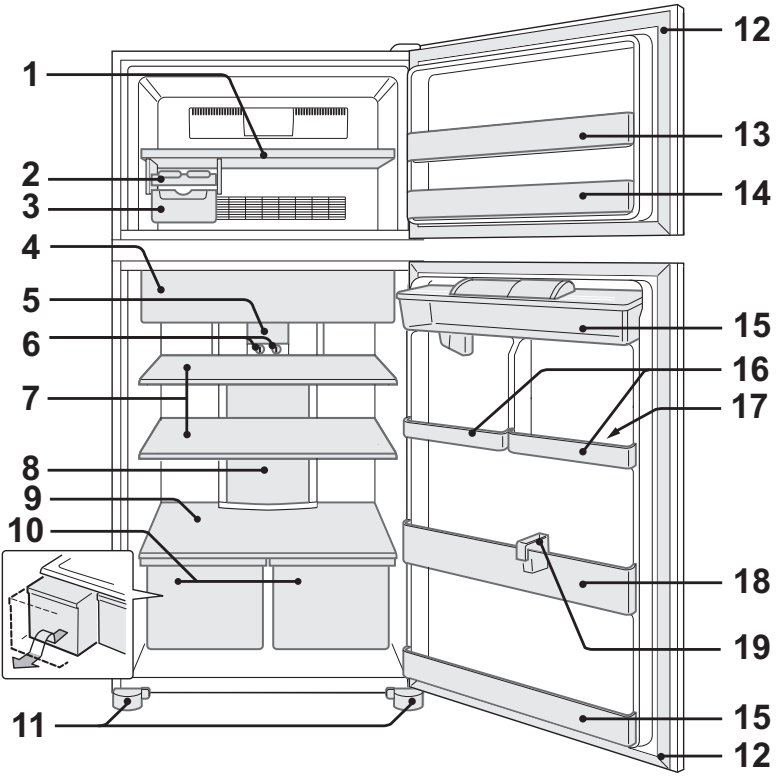

[1] EXTERNAL DESCRIPTION

The names in parenthesis “[]” are the denominations used in the REPLACEMENT PARTS LIST.

1. SJ-PD508S,PD596S

SJ-PD596S

- 1. Freezer LED light [LED lamp]
- 2. Freezer shelf [F-shelf]
- 3. Movable shelf [F-shelf s]
- 4. Ice cube maker
- 5. Ice cube box [Ice storage box]
- 6. Control panel
- 7. Fresh case & door
- 8. Refrigerator LED light [LED Lamp]
- 9. Refrigerator shelf [R glass shelf ass'y]
- 10. Hybrid cooling panel (Aluminum panel)
- 11. Half shelf (1 pair)
[R galss shelf sf ass'y, R glass shelf sb ass'y]
- 12. Fruit and vegetable shelf
[V glass shelf ass'y]
- 13. Fruit and vegetable crisper [Vegetable case]
(SJ-PD508S : 1
SJ-PD596S : 2)

SJ-PD508S

- 14. Divider [V parting plate]
(Only for SJ-PD508S)
- 15. Adjustable feet & cover [Adjustable leg]
- 16. Magnetic door seal [Door packing]
- 17. Flexible pocket [F door pocket ass'y]
- 18. Door pocket [RF door pocket]
- 19. Water tank
- 20. Egg holder [Egg tray]
- 21. Utility pocket

SJ-PD508S

small medium

SJ-PD596S

large medium

- 22. Bottle pocket
- 23. Tube stand

2. SJ-TD555S

SJ-TD555S

- 1. Freezer shelf [F-shelf]
- 2. Ice cube maker
- 3. Ice cube box [Ice storage box]
- 4. Fresh case & door
- 5. Refrigerator light [Lamp]
- 6. Temp. control knob
- 7. Refrigerator shelf [R glass shelf ass'y]
- 8. Hybrid cooling panel (Aluminum panel)
- 9. Fruit and vegetable shelf [V glass shelf ass'y]
- 10. Fruit and vegetable crisper [Vegetable case]
- 11. Adjustable feet & cover [Adjustable leg]
- 12. Magnetic door seal [Door packing]
- 13. Flexible pocket [F door pocket ass'y]
- 14. Door pocket [RF door pocket]
- 15. Water tank
- 16. Utility pocket
- 17. Egg holder [Egg tray]
- 18. Bottle pocket
- 19. Tube stand

[1] SJ-PD508S-HS CYCLE PARTS

[2] SJ-PD508S-HS MECHANICAL PARTS

[3] SJ-PD508S-HS DOOR PARTS

[4] SJ-PD508S-HS ATTACHMENT PARTS

[6] SJ-PD596S-HS CYCLE PARTS

[8] SJ-PD596S-HS DOOR PARTS

[9] SJ-PD596S-HS ATTACHMENT PARTS