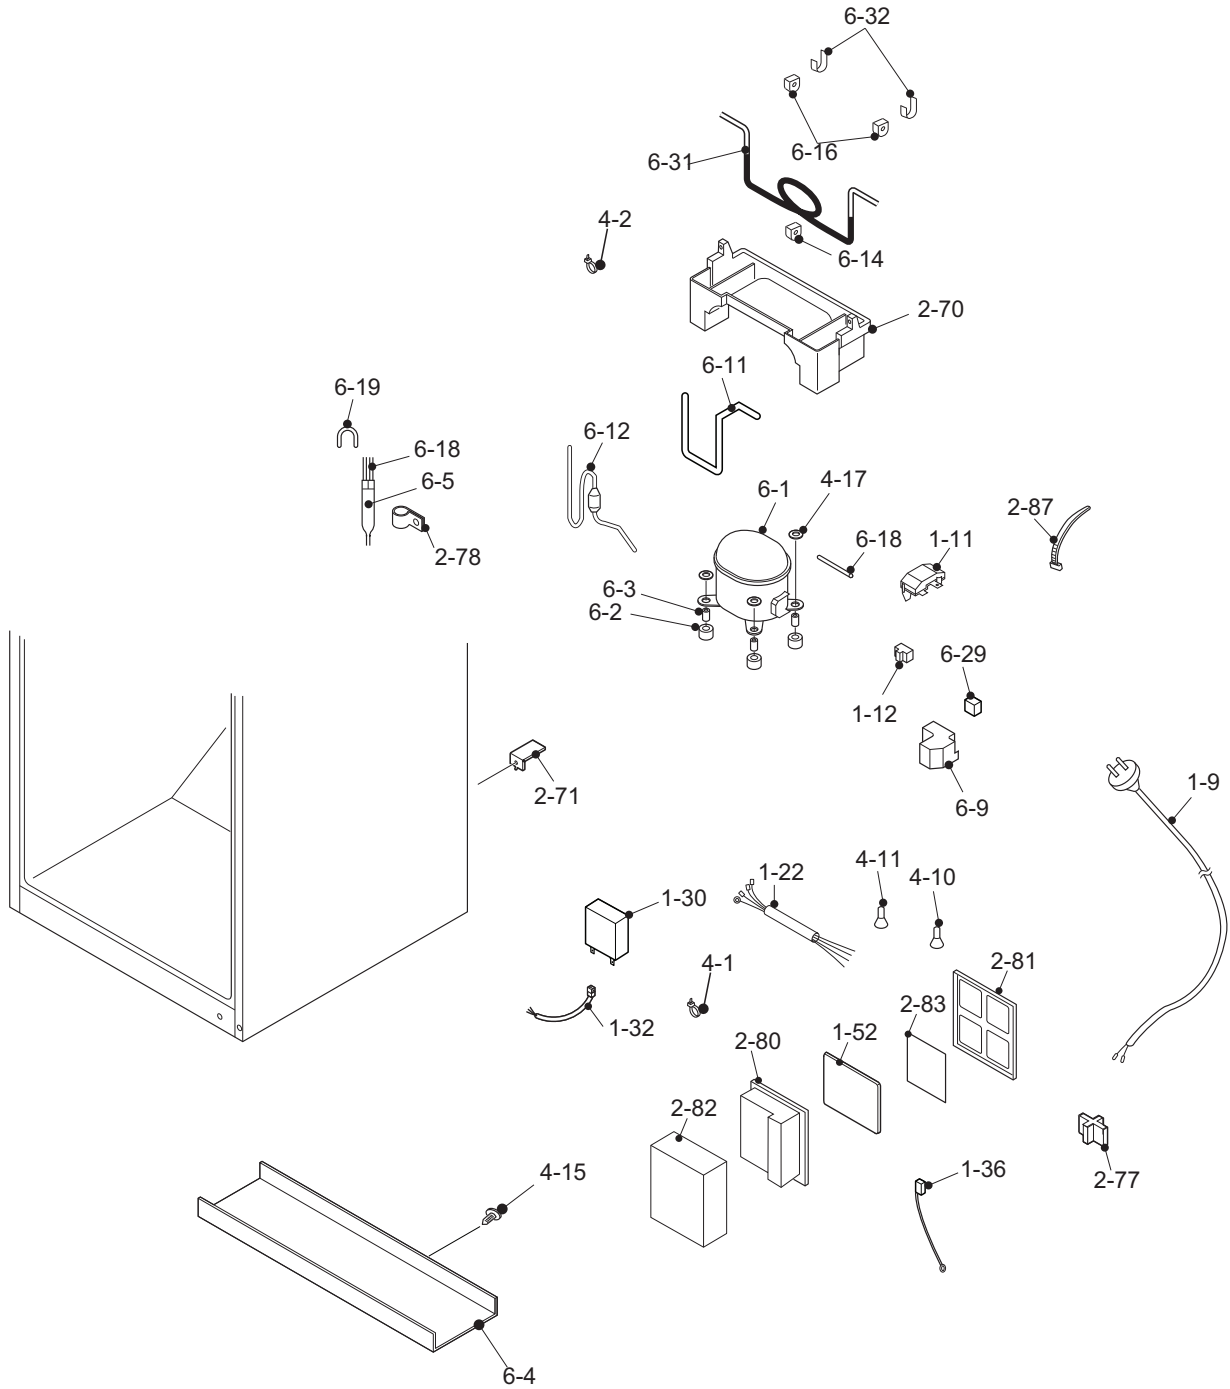

[11] SJ-TD555S CYCLE PARTS