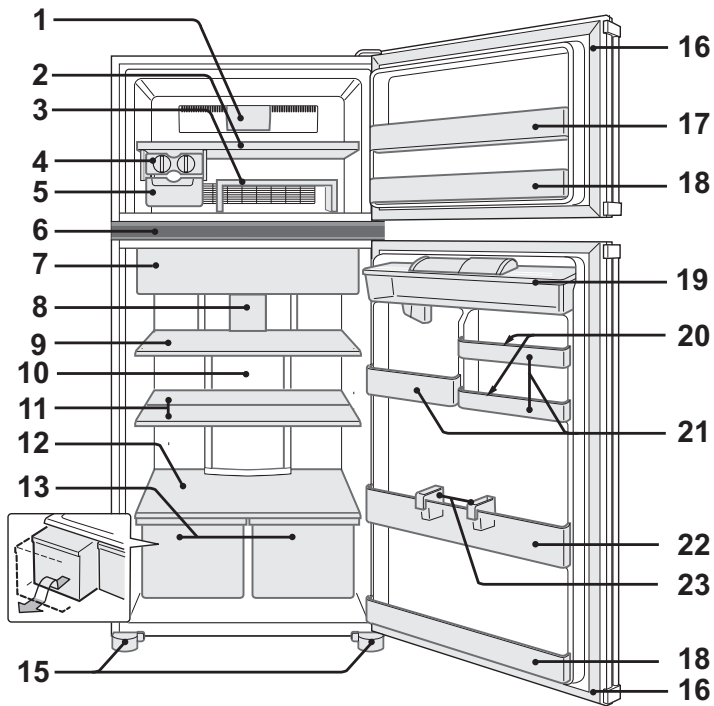

[1] EXTERNAL DESCRIPTION

The names in parenthesis “[]” are the denominations used in the REPLACEMENT PARTS LIST.

1. SJ-PD508S,PD596S

SJ-PD596S

- 1. Freezer LED light [LED lamp]
- 2. Freezer shelf [F-shelf]
- 3. Movable shelf [F-shelf s]
- 4. Ice cube maker
- 5. Ice cube box [Ice storage box]
- 6. Control panel
- 7. Fresh case & door
- 8. Refrigerator LED light [LED Lamp]
- 9. Refrigerator shelf [R glass shelf ass'y]
- 10. Hybrid cooling panel (Aluminum panel)
- 11. Half shelf (1 pair)
[R galss shelf sf ass'y, R glass shelf sb ass'y]
- 12. Fruit and vegetable shelf
[V glass shelf ass'y]
- 13. Fruit and vegetable crisper [Vegetable case]
(SJ-PD508S : 1
SJ-PD596S : 2)

SJ-PD508S

- 14. Divider [V parting plate]
(Only for SJ-PD508S)
- 15. Adjustable feet & cover [Adjustable leg]
- 16. Magnetic door seal [Door packing]
- 17. Flexible pocket [F door pocket ass'y]
- 18. Door pocket [RF door pocket]
- 19. Water tank
- 20. Egg holder [Egg tray]
- 21. Utility pocket

SJ-PD508S

small medium

SJ-PD596S

large medium

- 22. Bottle pocket
- 23. Tube stand

2. SJ-TD555S

SJ-TD555S

- 1. Freezer shelf [F-shelf]
- 2. Ice cube maker
- 3. Ice cube box [Ice storage box]
- 4. Fresh case & door
- 5. Refrigerator light [Lamp]
- 6. Temp. control knob
- 7. Refrigerator shelf [R glass shelf ass'y]
- 8. Hybrid cooling panel (Aluminum panel)
- 9. Fruit and vegetable shelf [V glass shelf ass'y]
- 10. Fruit and vegetable crisper [Vegetable case]
- 11. Adjustable feet & cover [Adjustable leg]
- 12. Magnetic door seal [Door packing]
- 13. Flexible pocket [F door pocket ass'y]
- 14. Door pocket [RF door pocket]
- 15. Water tank
- 16. Utility pocket
- 17. Egg holder [Egg tray]
- 18. Bottle pocket
- 19. Tube stand