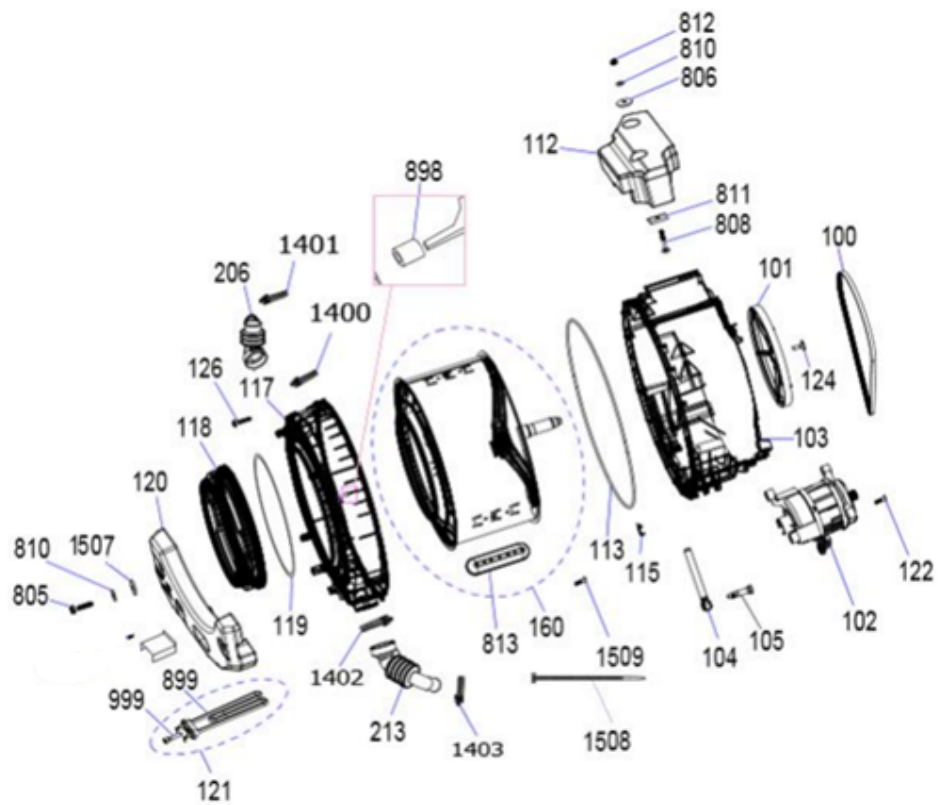

ESV80HA

CONTROL PANEL PARTS

FRONT PANEL PARTS

WASHING GROUP PARTS

CIRCULATION GROUP

DETERGENT DRAWER GROUP

PRESSURE SWITCH HOSE GROUP

BODY GROUP PARTS

DOOR GROUP

ACCESSORIES

996

998