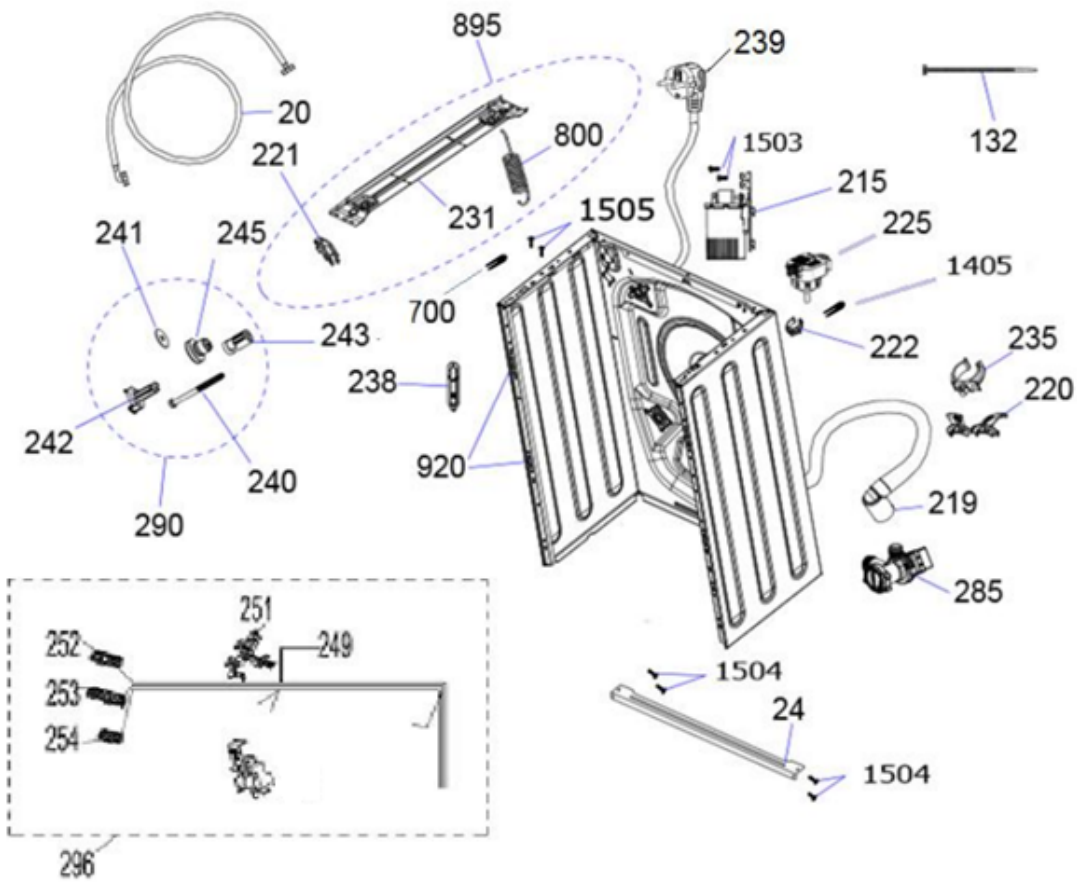

ESV80HA

CONTROL PANEL PARTS

FRONT PANEL PARTS

WASHING GROUP PARTS

CIRCULATION GROUP

DETERGENT DRAWER GROUP

PRESSURE SWITCH HOSE GROUP

BODY GROUP PARTS

DOOR GROUP

ACCESSORIES

996

998